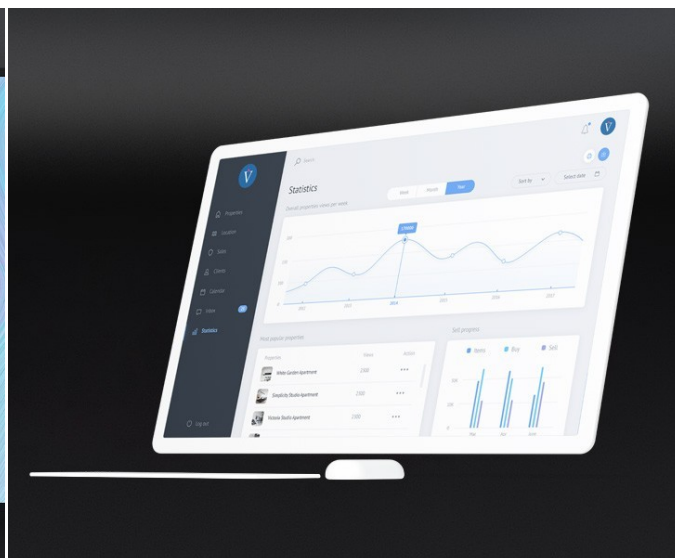

Tile Essential Evo 55"

Digital screens and display units

Description

Tile Essential EVO 55 is the totem with 55" LED 4K display for showrooms with ceramic tile surfaces and claddings. Tile Essential EVO 55 digitally represents any type of surface, reproducing every aesthetic detail, with a degree of realism never seen before, to increase the emotional effect on your customers. It is made from solid materials and durable electronic components that give it a lifespan four times longer than a traditional screen. The Tile Essential EVO 55 has a minimalist design that allows it to be installed without any visible cables, so it can be elegantly integrated into the design of any showroom. The suspended structure not only adds elegance to the interior of the shop, but also allows the panel to be raised to the correct height for a full-size frontal view of the surface sample. Thanks to the Surface digital platform, the represented product is configurable in real time and offers your customer the possibility to evaluate every aesthetic detail, simulate different installation patterns and compare different samples in the most effective way. Tile Essential EVO 55 redefines the experience of buying ceramic products, bringing all the advantages of the e-commerce experience directly to your store.

Disponibile

Training in the use of the software

Disponibile

5 handles 6 colors rendering package

Disponibile

The Tail

The Tail is the definitive media player for every retail 4.0 store. It allows you to play any content directly through the Sight unit: upload videos, posters, photos, promotions, or advertisements, and you'll have a convenient way to organise, program, and view everything that represents your brand and your products.