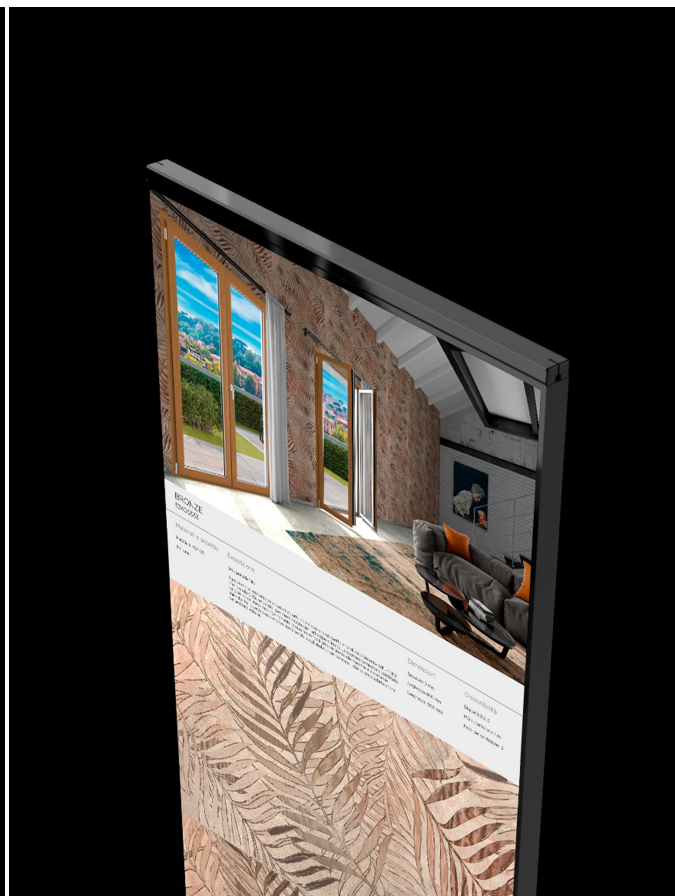

Voilàp Digital: Tile Essential Evo 55"_2