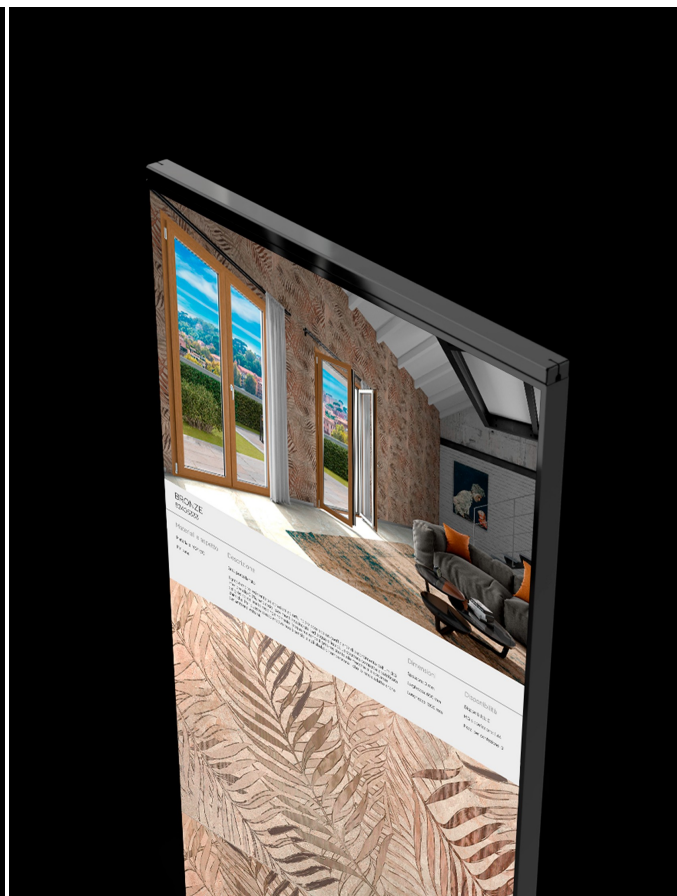

Tile Essential Evo 75"