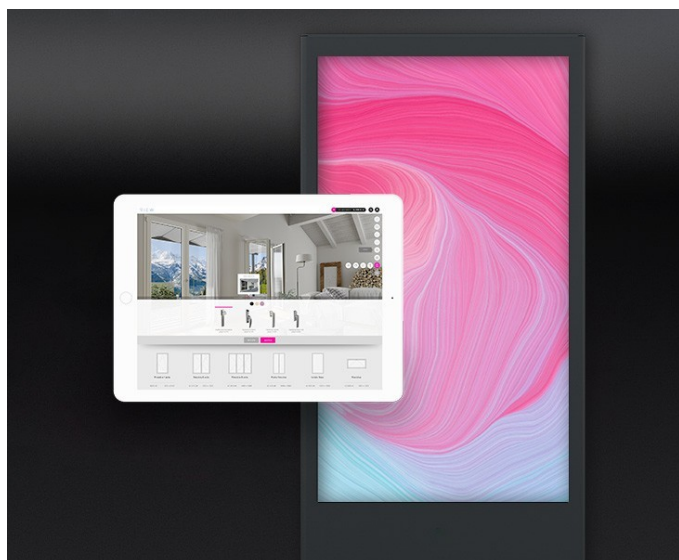

Tile Essential Evo Self

Digital screens and display units

Description

TILE Essential Evo Self is the 55 " FullHD display totem for window and door showrooms.

It is made with solid materials and durable electronic components, without sacrificing an elegant and extremely compact design that makes it perfect for any type of showroom. It is also equipped with an integrated self-supporting base with provision for anchoring, if you wish to fix it to the ground, but it is also easily transportable to fairs, shopping centers or events. Thanks to the View platform, you can make each product in your catalog configurable and show your customers what their window will look like in real time. Getting it into operation is very simple, just connect the power cable and connect it to the network via Wi-Fi or network cable. TILE Essential Evo Self attracts more customers to your store, improves the shopping experience and helps you offer and sell products in the best way, bringing all the benefits of e-commerce directly to your store.

Installation and initial configuration step
Training in the use of the software

VIEW license

SURFACE is the B2B2C web platform that allows you to display, configure and sell your products by means of a simple and engaging digital tool. When the SURFACE platform connects to TILE it becomes a real attraction, capable of drawing new customers into your shop by engaging them in a life-sized 4K shopping experience.

RGB technology

Connect your digital catalogue to your physical samples! The Mirror RGB unit connects to the Sight unit and allows you to digitally present any product or sample from your showroom. Simply place a finish, a profile, or an accessory upon the Mirror RGB unit's surface to immediately display every aesthetic detail; your customers will be able to configure their virtual door or window frame, while at the same time physically touching each of its constituent elements from your sample collection.