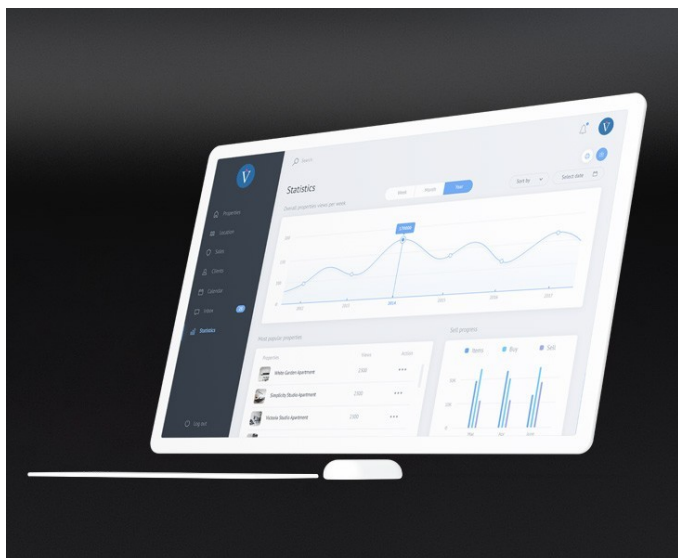

## Description

TILE Essential Evo Self is the 55 " FullHD display totem for window and door showrooms.

It is made with solid materials and durable electronic components, without sacrificing an elegant and extremely compact design that makes it perfect for any type of showroom. It is also equipped with an integrated self-supporting base with provision for anchoring, if you wish to fix it to the ground, but it is also easily transportable to fairs, shopping centers or events. Thanks to the View platform, you can make each product in your catalog configurable and show your customers what their window will look like in real time. Getting it into operation is very simple, just connect the power cable and connect it to the network via Wi-Fi or network cable. TILE Essential Evo Self attracts more customers to your store, improves the shopping experience and helps you offer and sell products in the best way, bringing all the benefits of e-commerce directly to your store.

## Extra services

Installation and initial configuration step  
Training in the use of the software

---

**VIEW license**

SURFACE is the B2B2C web platform that allows you to display, configure and sell your products by means of a simple and engaging digital tool. When the SURFACE platform connects to TILE it becomes a real attraction, capable of drawing new customers into your shop by engaging them in a life-sized 4K shopping experience.

**The Tail licence**

The tail is the definitive media player for every retail 4.0 store. It allows you to play any content directly through the Sight unit: upload videos, posters, photos, promotions, or advertisements, and you'll have a convenient way to organise, program, and view everything that represents your brand and your products.