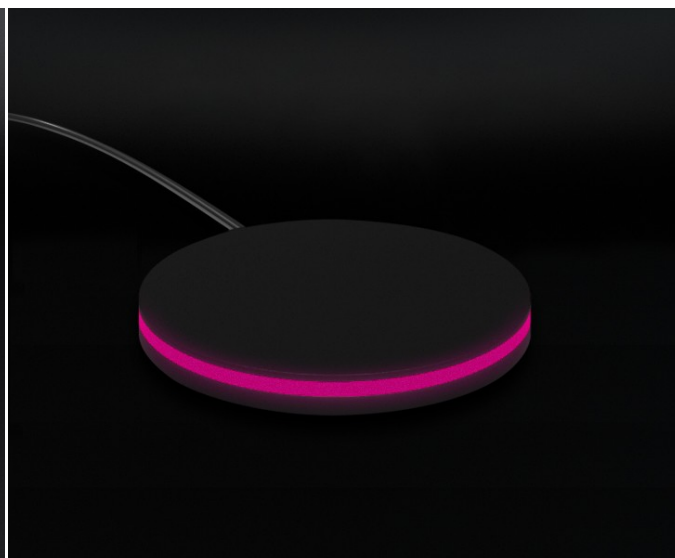

RGB technology

Connect your digital catalogue to your physical samples! The Mirror RGB unit connects to the Sight unit and allows you to digitally present any product or sample from your showroom. Simply place a finish, a profile, or an accessory upon the Mirror RGB unit's surface to immediately display every aesthetic detail; your customers will be able to configure their virtual door or window frame, while at the same time physically touching each of its constituent elements from your sample collection.