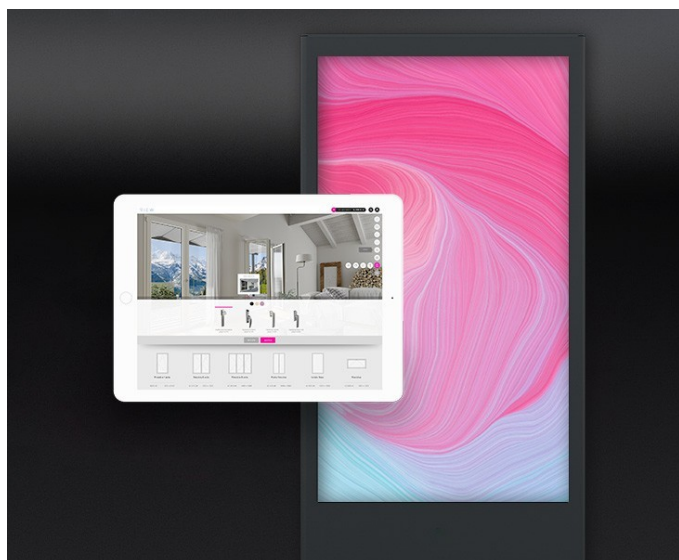

Installation and initial configuration step
Training in the use of the software

VIEW license

SURFACE is the B2B2C web platform that allows you to display, configure and sell your products by means of a simple and engaging digital tool. When the SURFACE platform connects to TILE it becomes a real attraction, capable of drawing new customers into your shop by engaging them in a life-sized 4K shopping experience.