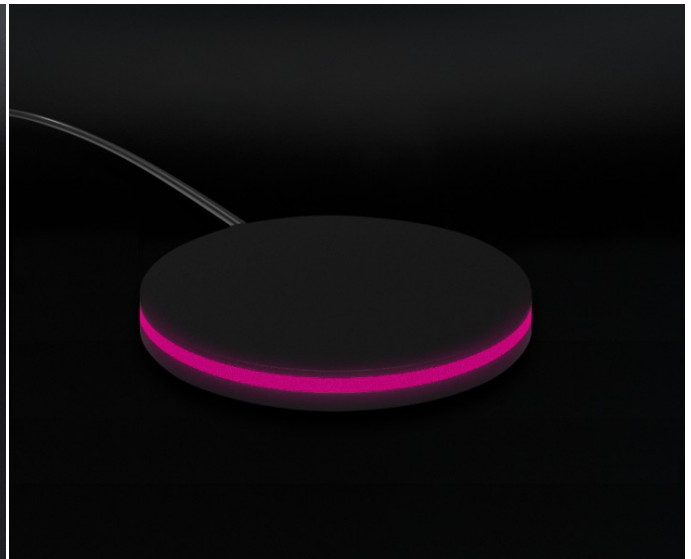

RGB technology

Connect your digital catalogue to your physical samples! The Mirror RGB unit connects to the Sight unit and allows you to digitally present any product or sample from your showroom. Simply place a finish, a profile, or an accessory upon the Mirror RGB unit's surface to immediately display every aesthetic detail; your customers will be able to configure their virtual door or window frame, while at the same time physically touching each of its constituent elements from your sample collection.