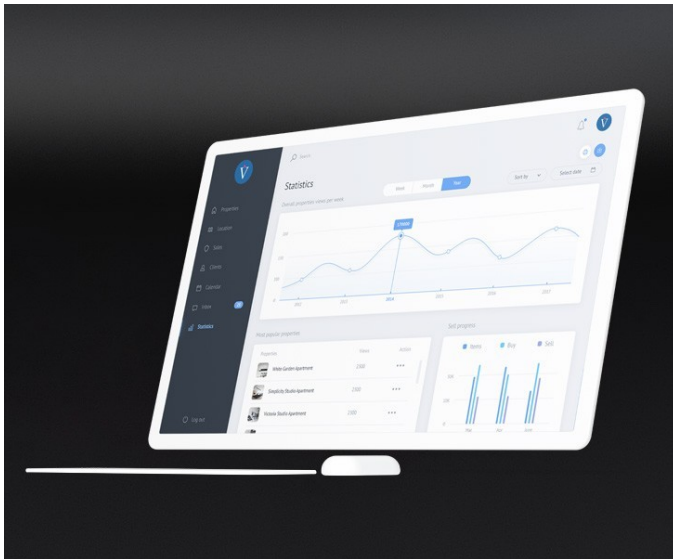

Tile Essential Evo Self

Digital screens and display units

Description

TILE Essential Evo Self is the 55 " FullHD display totem for window and door showrooms.

It is made with solid materials and durable electronic components, without sacrificing an elegant and extremely compact design that makes it perfect for any type of showroom. It is also equipped with an integrated self-supporting base with provision for anchoring, if you wish to fix it to the ground, but it is also easily transportable to fairs, shopping centers or events. Thanks to the View platform, you can make each product in your catalog configurable and show your customers what their window will look like in real time. Getting it into operation is very simple, just connect the power cable and connect it to the network via Wi-Fi or network cable. TILE Essential Evo Self attracts more customers to your store, improves the shopping experience and helps you offer and sell products in the best way, bringing all the benefits of e-commerce directly to your store.

Installation and initial configuration step
Training in the use of the software

VIEW license

SURFACE is the B2B2C web platform that allows you to display, configure and sell your products by means of a simple and engaging digital tool. When the SURFACE platform connects to TILE it becomes a real attraction, capable of drawing new customers into your shop by engaging them in a life-sized 4K shopping experience.

The Tail licence

The tail is the definitive media player for every retail 4.0 store. It allows you to play any content directly through the Sight unit: upload videos, posters, photos, promotions, or advertisements, and you'll have a convenient way to organise, program, and view everything that represents your brand and your products.