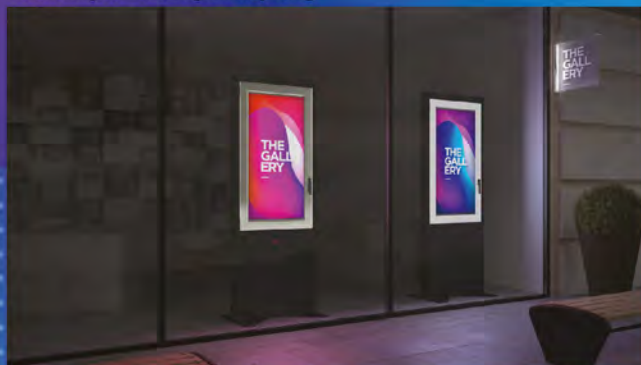

To show your catalog all day long

Display settings

Inch	Height (mm)	Width (mm)	Contrast	Resolution (pxl)	Brightness (Nit)
49"	1074	604	4000:1	1920x1080	450
55"	1210	680	4000:1	1920x1080	450

Structure dimensions

Inch	Height (mm)	Width (mm)	Depth (mm)	Weight (Kg)
49"	2010	704	100	65
55"	2010	780	100	65