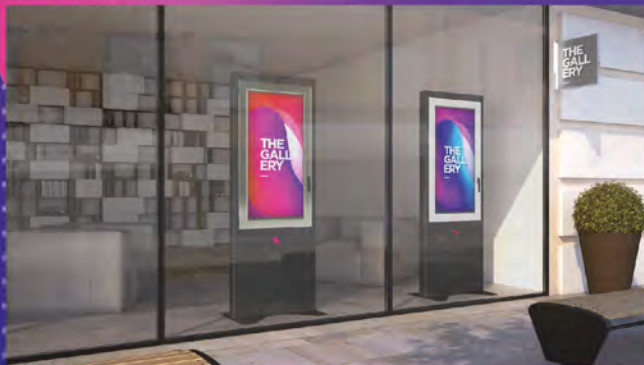

Discover new ways to promote and sell your products

To light up your store