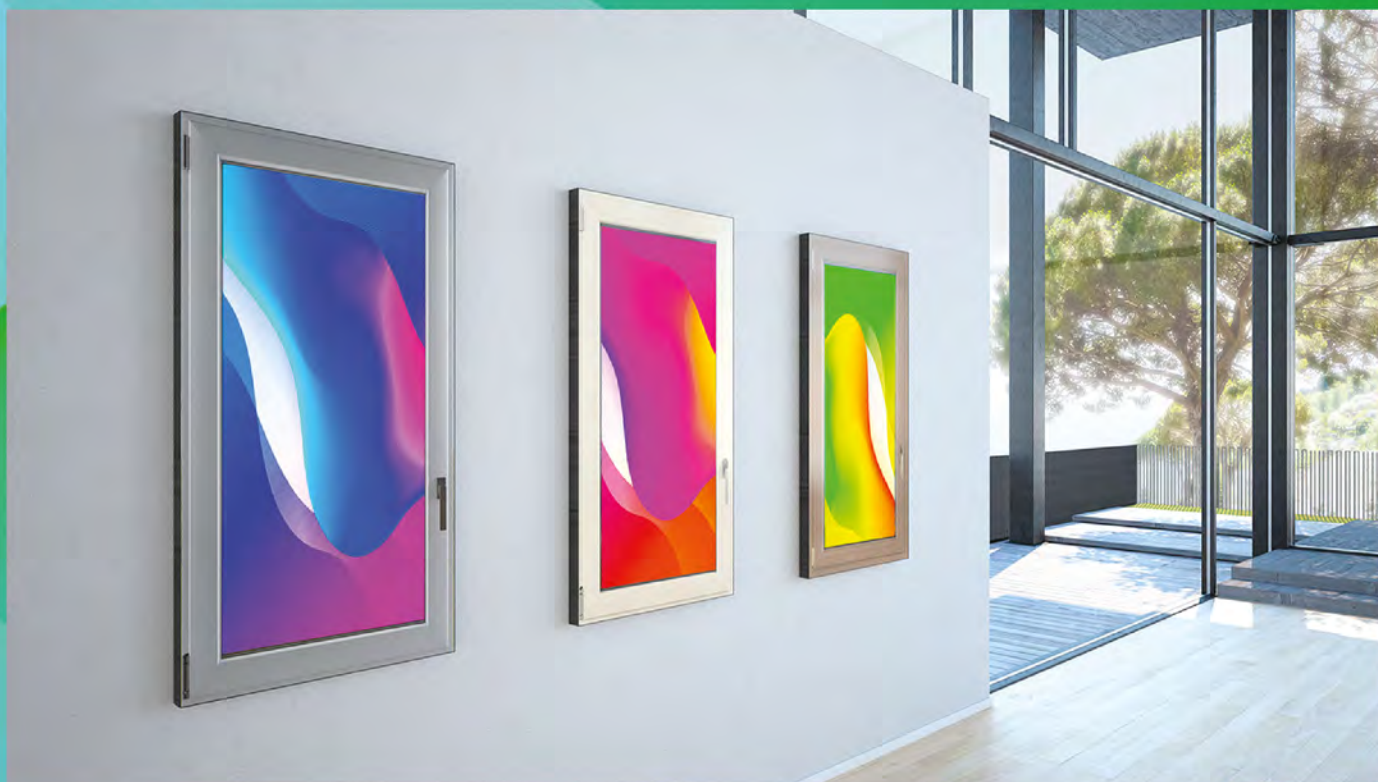

Discover new ways to promote and sell your products

Digital presentation of your products

Display settings

Inch	Height (mm)	Width (mm)	Contrast	Resolution (pxl)	Brightness (Nit)
55"	1210	680	4000:1	1920x1080	700

Structure dimensions

Inch	Height (mm)	Width (mm)	Depth (mm)	Weight (Kg)
55"	1223	693	100	15